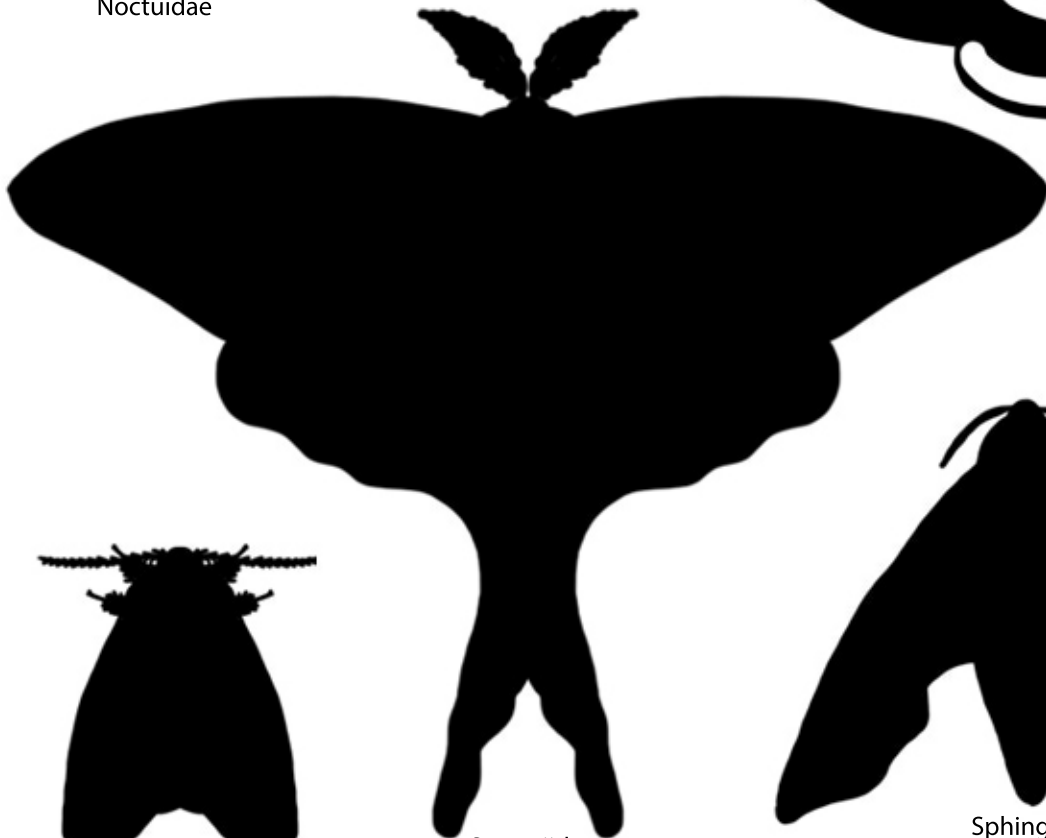

# Common Moth Families

A guide to typical resting positions and characteristics. Sizes are approximate.

Gelechiidae

Tineidae

Tortricidae

Pyralidae

Crambidae

Sesiidae

Limacodidae

Pterophoridae

Geometridae

Lasiocampidae

Noctuidae

Erebidae (Lymantriinae)

Erebidae

Saturniidae